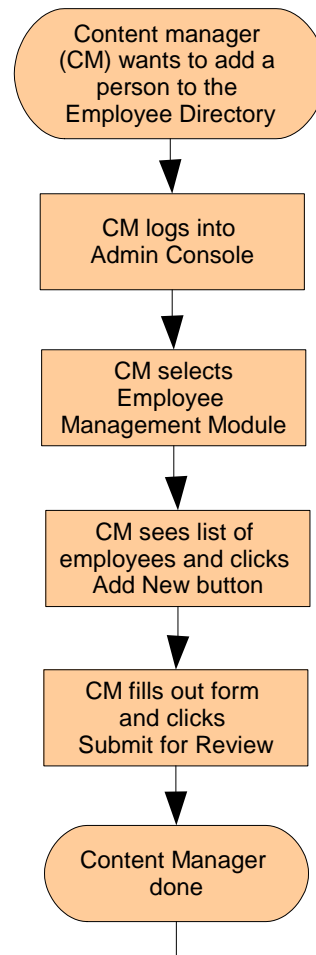

DST Speedway Admin Module Sample User Flow

(Add person to Employee Directory)

Content Manager