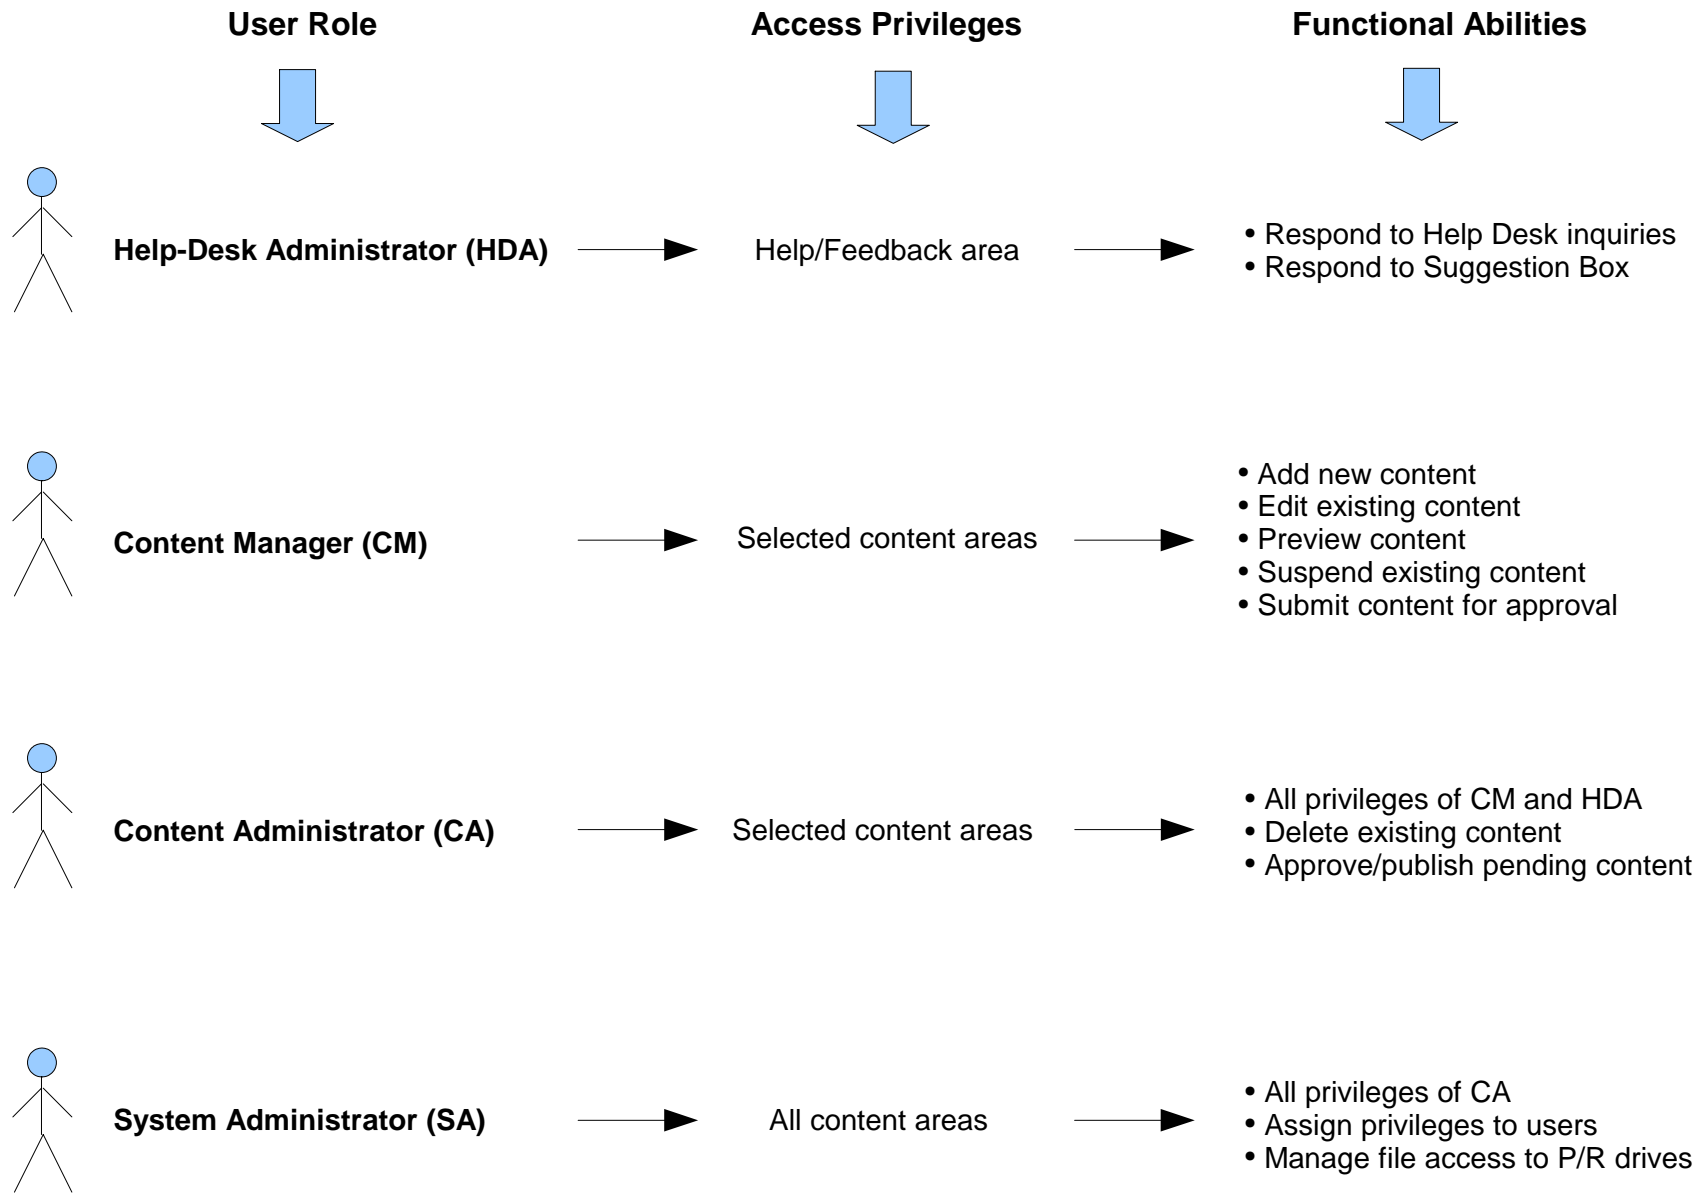

DST Speedway Admin Module Use Cases