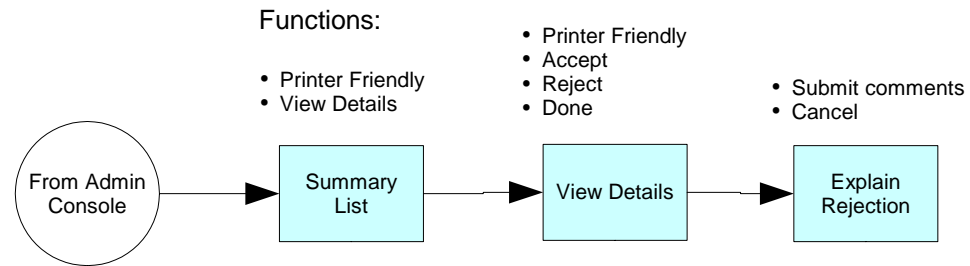

DST Speedway Admin Module Functional Architecture

For use with:
• Review Content

- Static content
- Dynamic content
- External application
- Dynamic application
- P/R drive content
- Category (no content)