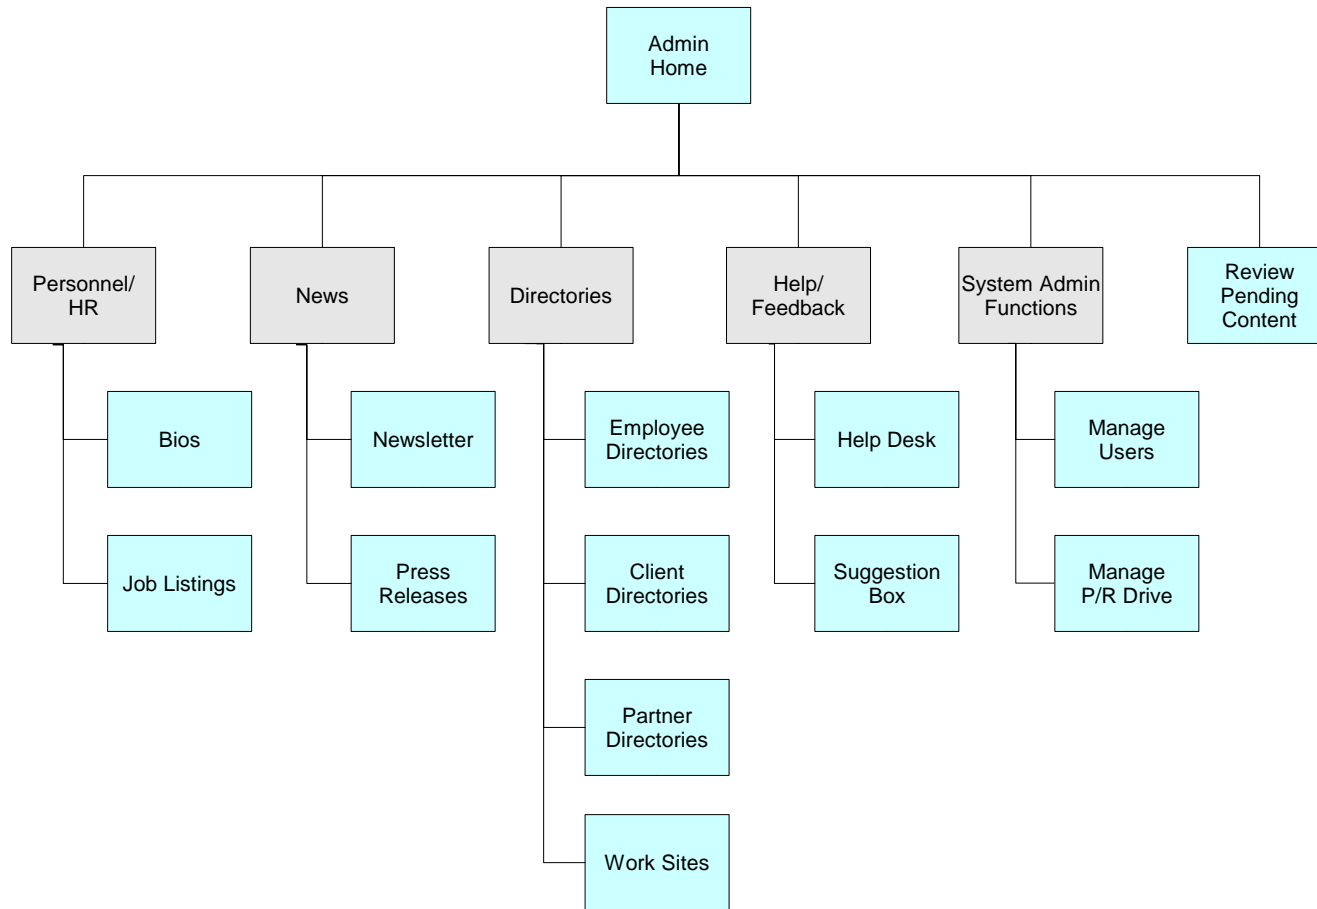

DST Speedway Admin Console Architecture

- Static content
- Dynamic content
- External application
- Dynamic application
- P/R drive content
- Category (no content)