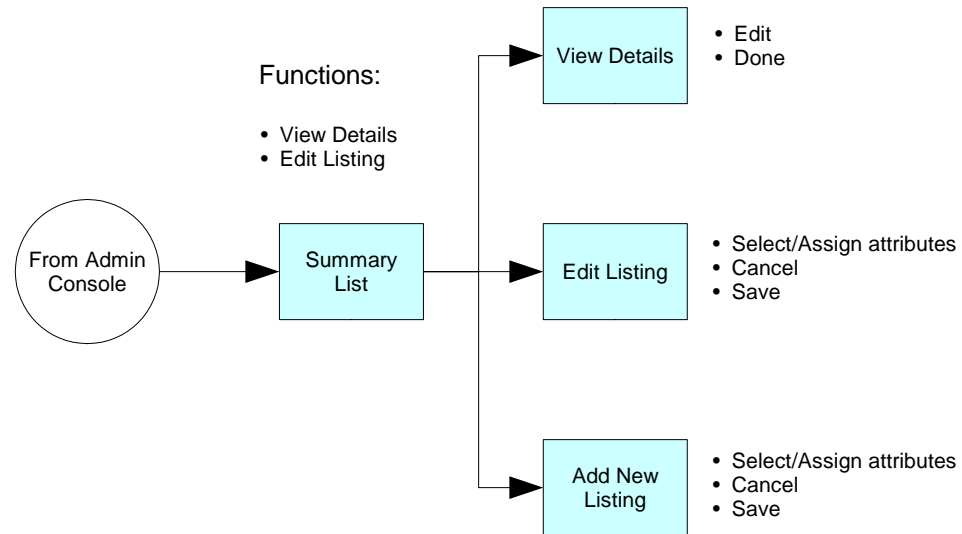

DST Speedway Admin Module Functional Architecture

For use with:
• Manage Users

- Static content
- Dynamic content
- External application
- Dynamic application
- P/R drive content
- Category (no content)