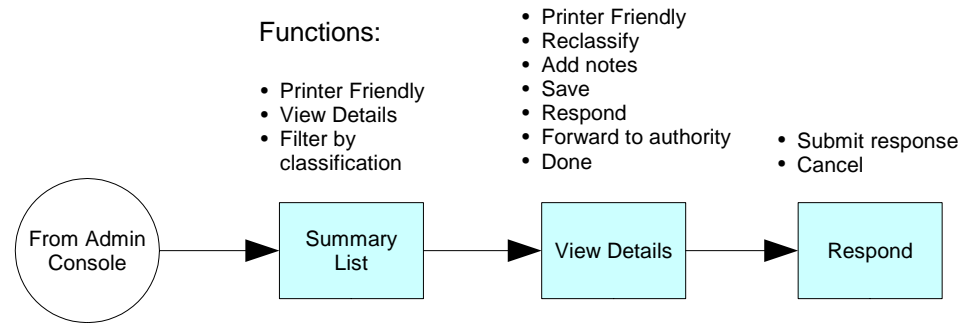

DST Speedway Admin Module Functional Architecture

For use with:

- Help Desk

- Static content
- Dynamic content
- External application
- Dynamic application
- P/R drive content
- Category (no content)