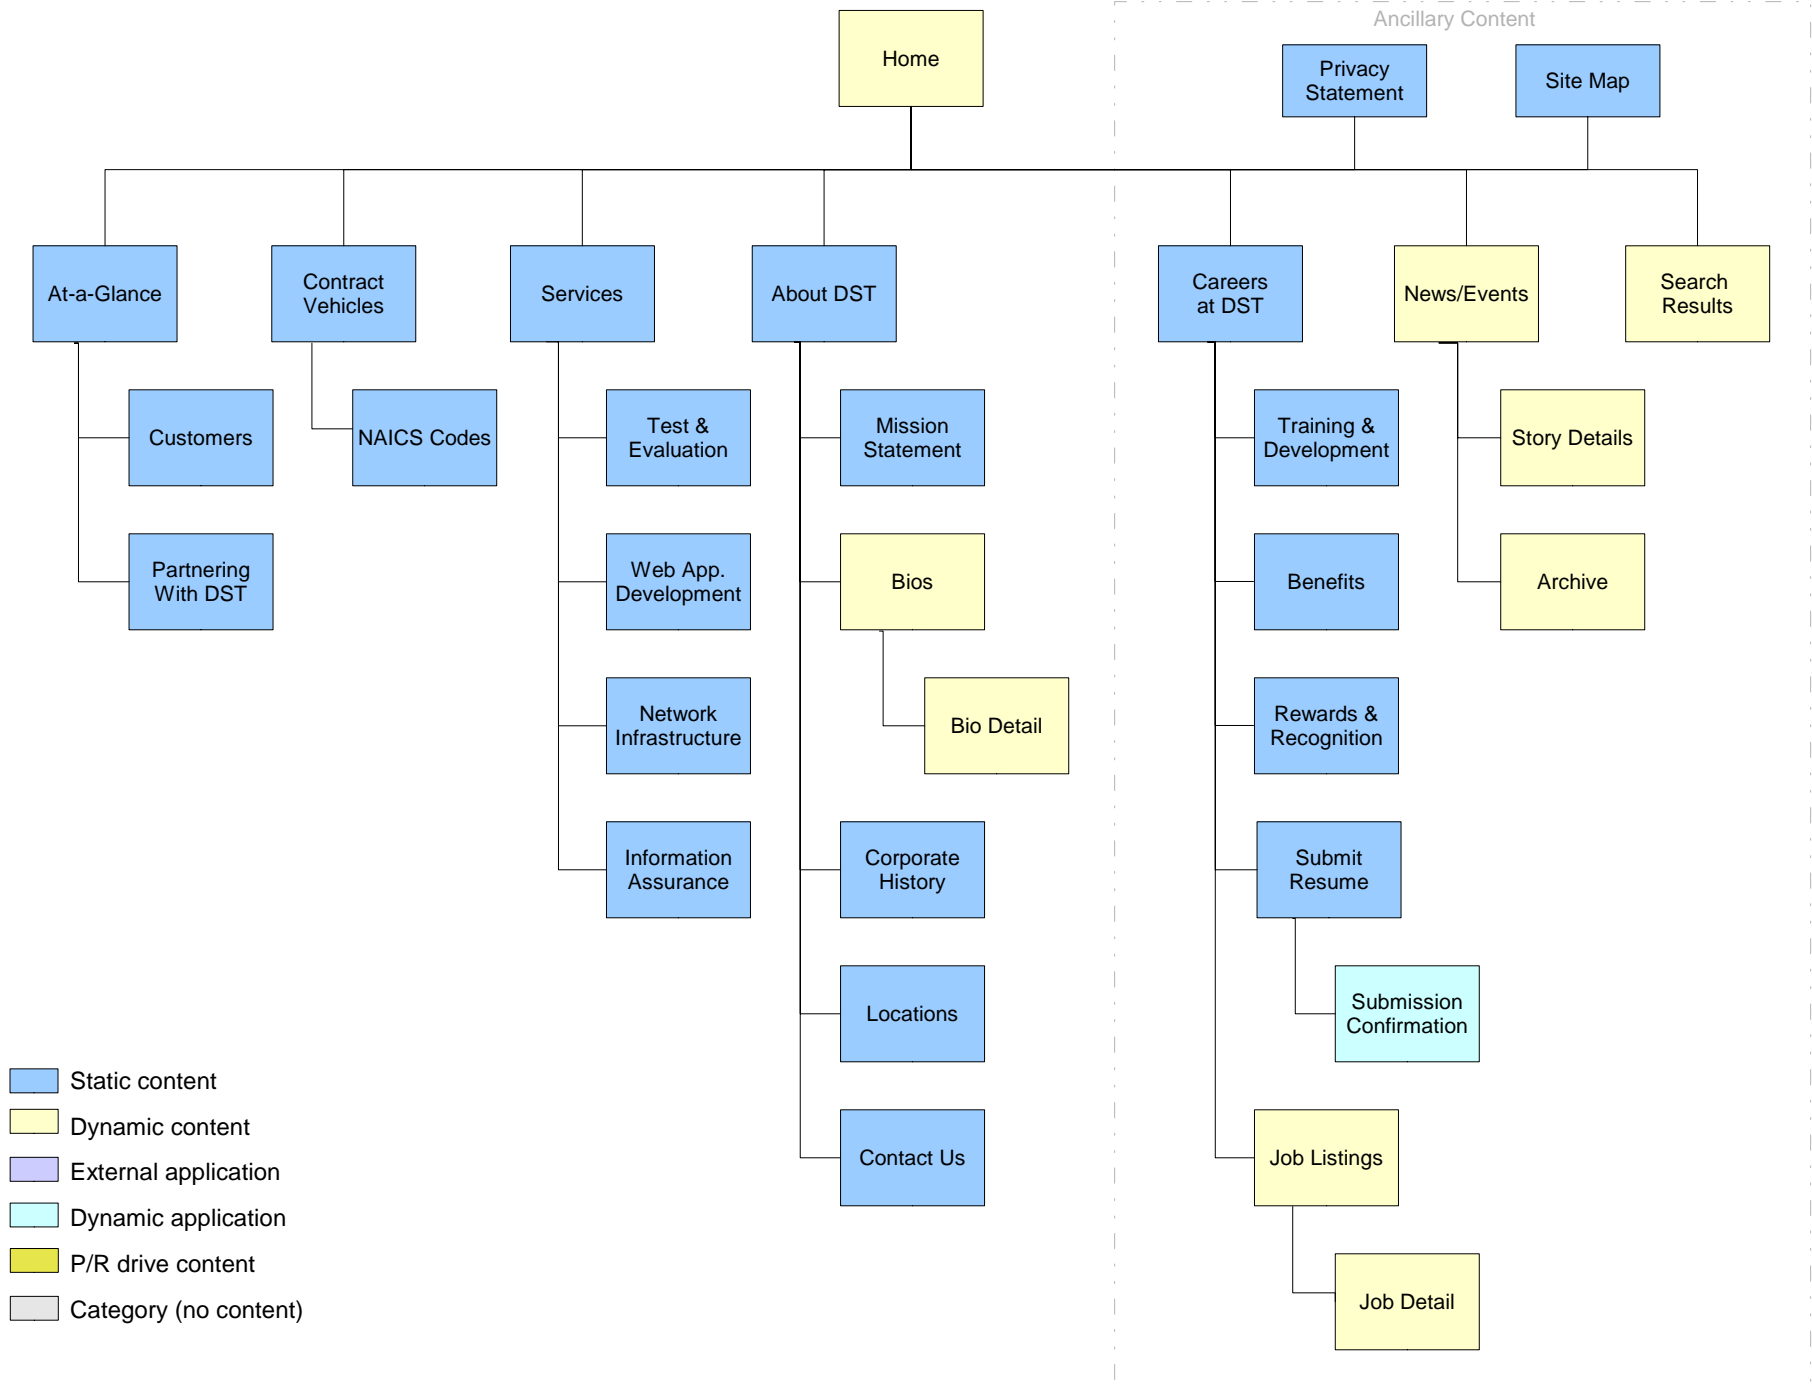

# DST Public Site Architecture

# DST Speedway Site Architecture

- Static content
- Dynamic content
- External application
- Dynamic application
- P/R drive content
- Category (no content)

# DST Speedway Admin Console Architecture

- Static content
- Dynamic content
- External application
- Dynamic application
- P/R drive content
- Category (no content)

## Content Manager