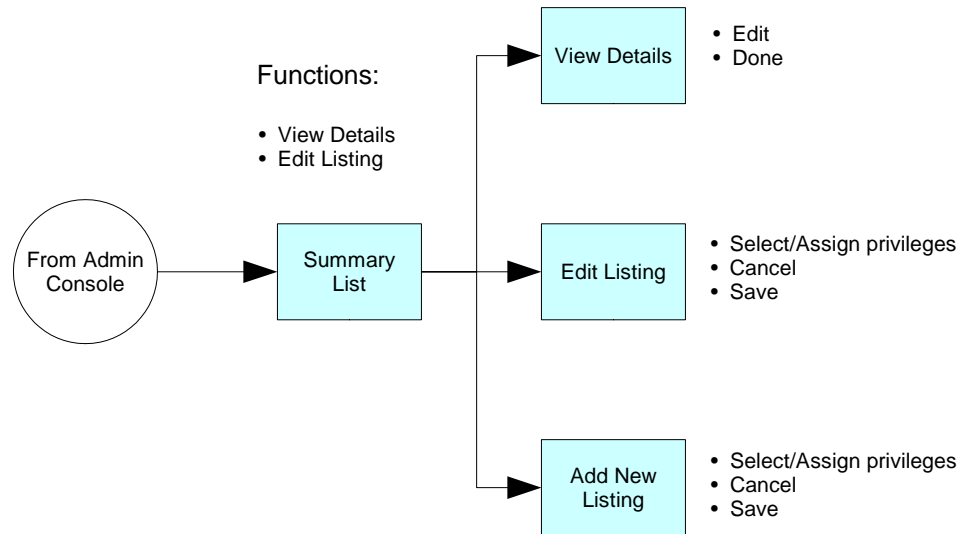

DST Speedway Admin Module Functional Architecture

For use with:

- Manage P/R Drive

- Static content
- Dynamic content
- External application
- Dynamic application
- P/R drive content
- Category (no content)