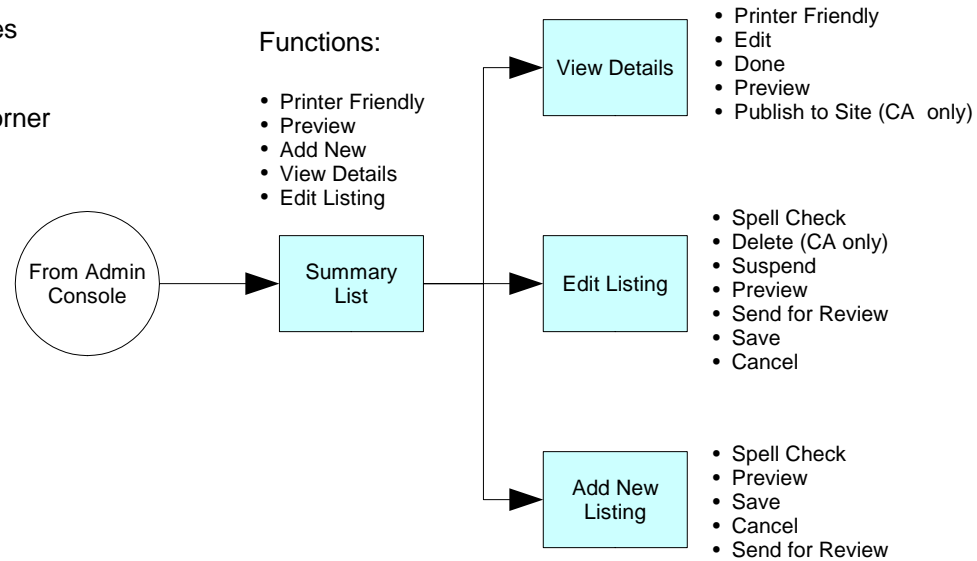

DST Speedway Admin Module Functional Architecture

For use with:

- Client Directory
- Employee Directory
- Partner Directory
- Work Site Listing
- Newsletter
- Press Releases
- Job Listings
- Bios
- President's Corner

- Static content
- Dynamic content
- External application
- Dynamic application
- P/R drive content
- Category (no content)