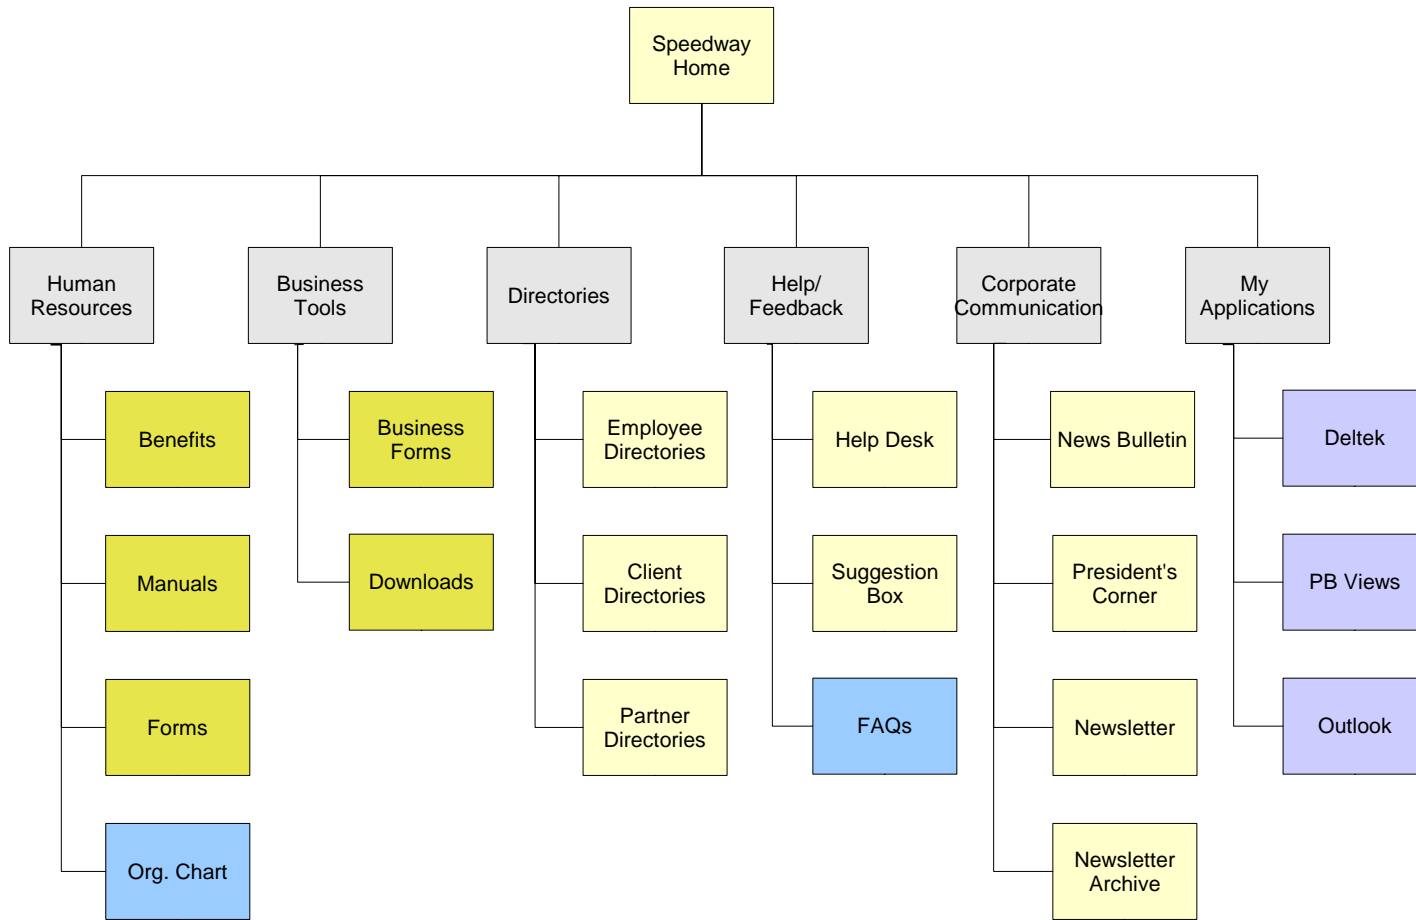

# DST Speedway Site Architecture

- Static content
- Dynamic content
- External application
- Dynamic application
- P/R drive content
- Category (no content)

# DST Speedway Admin Console Architecture

- Static content
- Dynamic content
- External application
- Dynamic application
- P/R drive content
- Category (no content)

## Content Administrator

## Help Desk Administrator