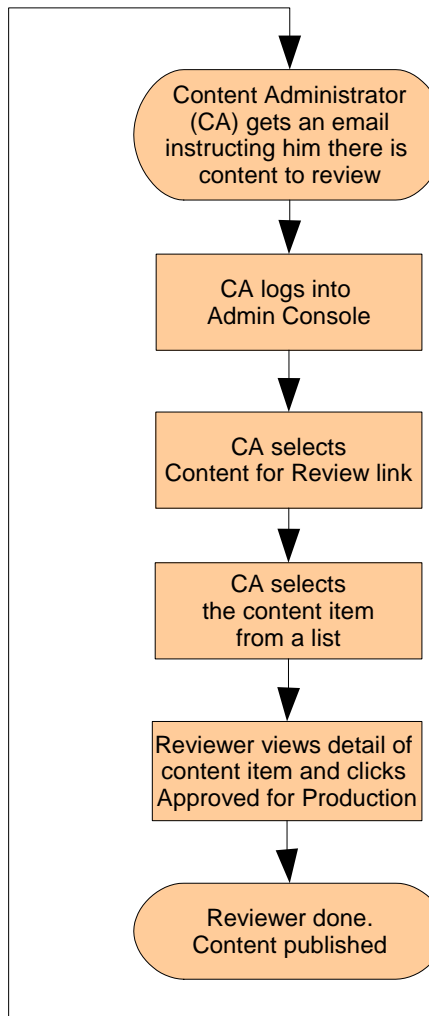

Content Administrator